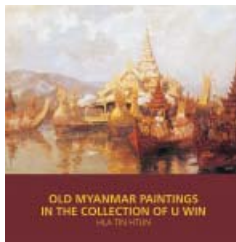

Impressions and Expressions
Vietnamese Contemporary Painting

**AUNG KYAW TUN,
Burma**

b. 1969
Nat Spirit - U Po Tu,
2005
Acrylic on canvas
90 x 105 cm

January

2007

Sun	Mon	Tue	Wed	Thu	Fri	Sat
	01	02	03	04	05	06
07	08	09	10	11	12	13
14	15	16	17	18	19	20
21	22	23	24	25	26	27
28	29	30	31			