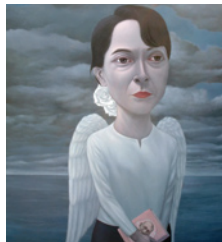

EXPLORE
THE BEST OF
CONTEMPORARY
ART FROM
THAILAND,
VIETNAM AND
BURMA

www.thavibu.com

"We see the face of an anonymous ethnic Thai schoolgirl captured while day-dreaming on a sky train escalator, to be then embedded/infused into a detail of an old Chinese shrine chimney where gold and silver 'fortune' papers are burnt to enlist aid from the spirits in good luck and health. We see her buried into, possessed by, or fused with her physical and cultural environment. From within she looks searchingly to the future."