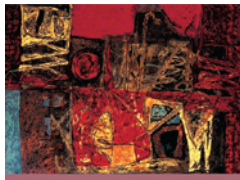

CONG KIM HOA
LACQUER PAINTINGS
BY U WIN