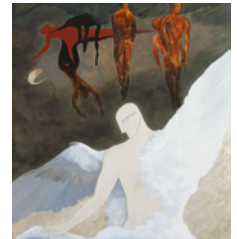

EXPLORE
THE BEST OF
CONTEMPORARY
ART FROM
THAILAND,
VIETNAM AND
BURMA

www.thavibu.com

"We see the face of an anonymous ethnic Thai schoolgirl captured while day-dreaming on a sky train escalator, to be then embedded/infused into a detail of an old Chinese shrine chimney where gold and silver 'fortune' papers are burnt to enlist aid from the spirits in good luck and health. We see her buried into, possessed by, or fused with her physical and cultural environment. From within she looks searchingly to the future."