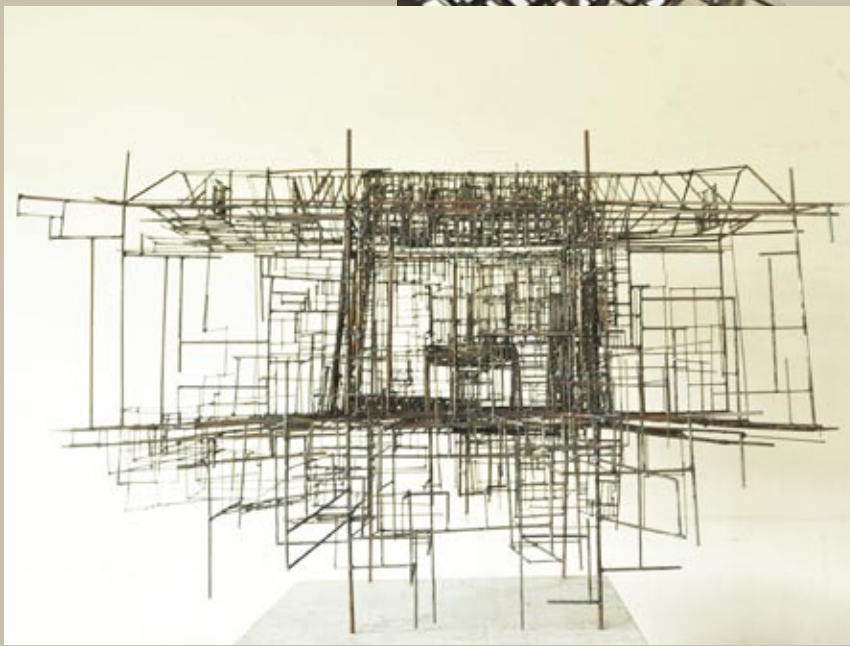

Loneliness, 2010
Brass
5 x 7 x 45 cm

Home Town, 2010
Steel and concrete
125 x 56 x 64 cm

Evidence of supposed progress, the Thai capital has become one vast construction site. The builder's raucous rattle of drill and hammer shakes almost every street and soi in the city, while inhabitants seek mental and spiritual solace in the claustrophobic rectangular stacks they call home. Within such domestic confines occupants establish individual expressions as refuge, yet the world beyond continues to infiltrate.

Attempting a personal connection with the geographic, social, and psychological framework of the cityscape, Rattana's haunting sculpted frames evoke the hundreds of decaying, incomplete towers that still pierce the capital's skyline, residues of economic fallout from the 1997 financial crisis. Skeletons to human abandon, her lineal steel carcasses are also potent epitaphs to Bangkok's recent street turmoil, which left burnt down buildings as disturbing reminders to the fragility of an expanding megalopolis.

Having participated in several domestic group exhibitions, 28-year-old Rattana is currently studying an MFA in Sculpture at Silpakorn Univeristy.