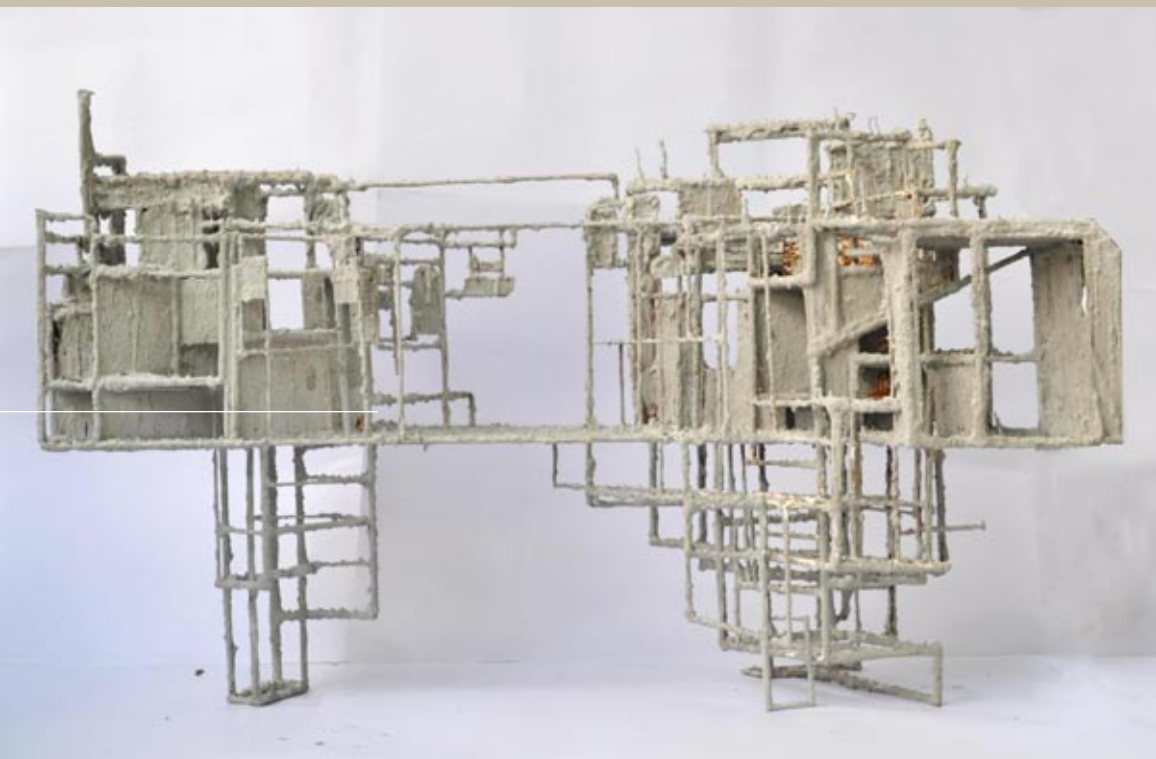

# SHELL (SHOCKED)

by Rattana Salee

23 October – 20 November, 2010

**Thavibu Gallery** is pleased to present the art exhibition *Shell (Shocked)* with new three-dimensional works by Rattana Salee. Marking her debut solo exhibition, the atmospheric sculptural installation comprises metal and plaster architectural structures that reflect the private and communal complexities of urban living.

Evidence of supposed progress, the Thai capital has become one vast construction site. The builder's raucous rattle of drill and hammer shakes almost every street and soi in the city, while inhabitants seek mental and spiritual solace in the claustrophobic rectangular stacks they call home. Within such domestic confines occupants establish individual expressions as refuge, yet the world beyond continues to infiltrate.

Attempting a personal connection with the geographic, social, and psychological framework of the cityscape, Rattana's haunting sculpted frames evoke the hundreds of decaying, incomplete towers that still pierce the capital's skyline, residues of economic fallout from the 1997 financial crisis. Skeletons to human abandon, her lineal steel carcasses are also potent epitaphs to Bangkok's recent street turmoil, which left burnt down buildings as disturbing reminders to the fragility of an expanding megalopolis.

**Across the Canal, 2010**

Brass  
90 x 30 x 60 cm

**Home 1, 2010**

Steel and concrete  
33 x 89 x 67 cm

**Shell (Shocked)** is the sixth exhibition in the yearlong project, 3D@Thavibu, highlighting three-dimensional art in Suite 307 of Thavibu Gallery. Curated by Steven Pettifor, 3D@Thavibu presents a series of exhibitions featuring established and emergent Thai and international artists.